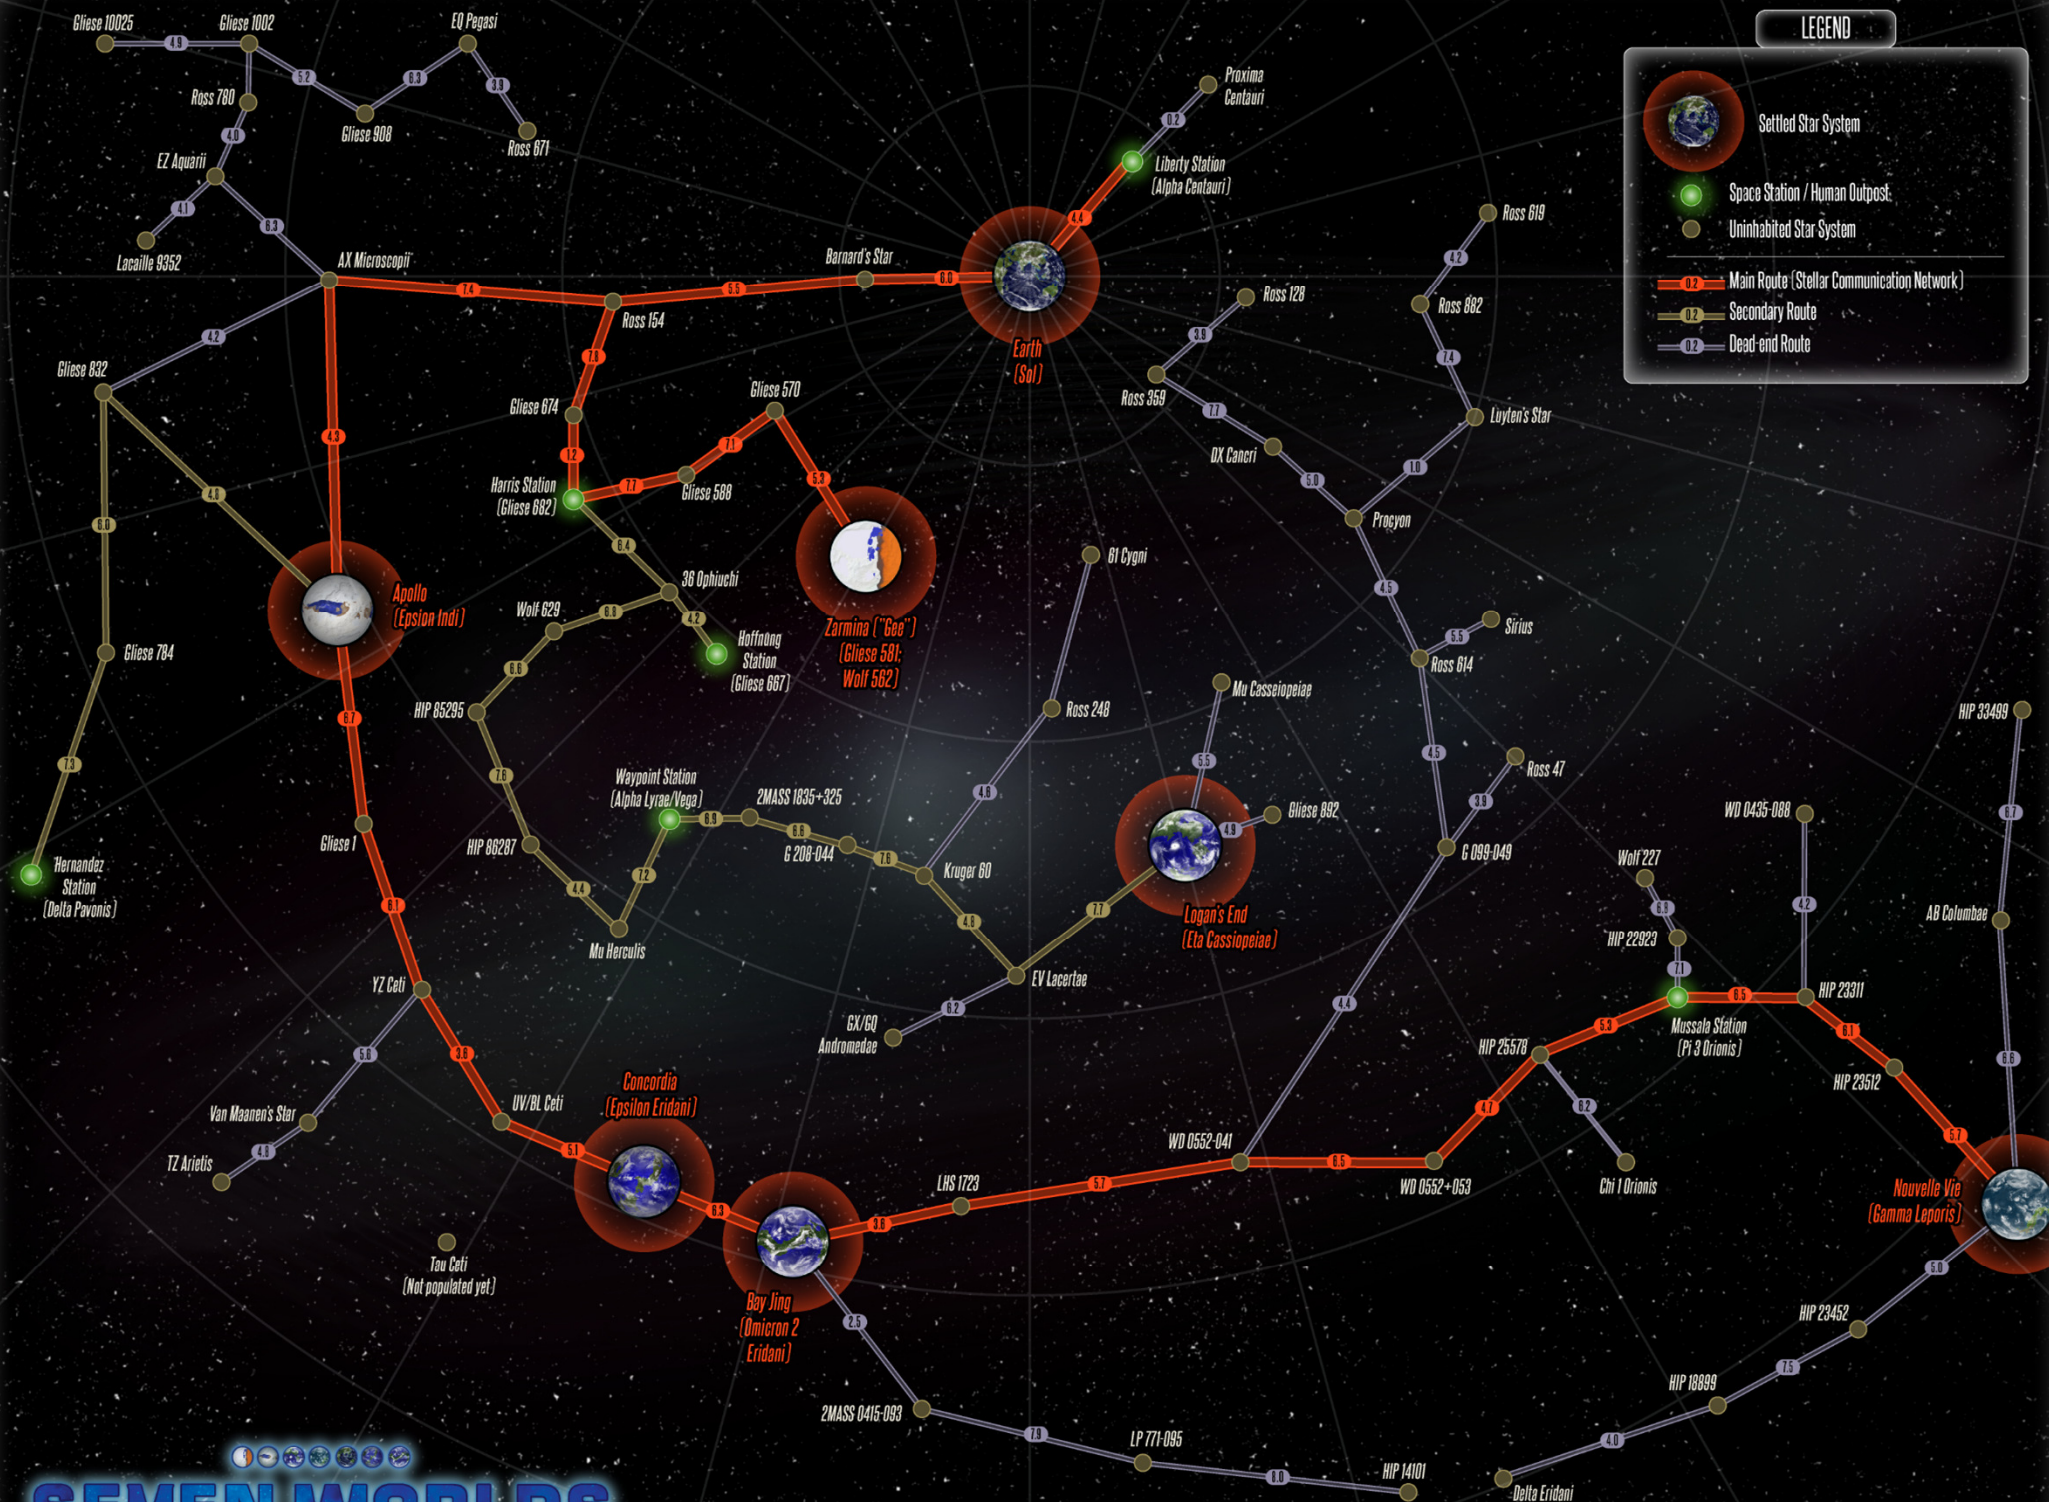

LEGEND

Settled Star System

Space Station / Human Outpost

Uninhabited Star System

Main Route (Stellar Communication Network)

Secondary Route

Dead-end Route

SEVEN WORLDS

LEGEND

-  Settled Star System
-  Space Station / Human Outpost
-  Uninhabited Star System
-  Main Route (Stellar Communication Network)
-  Secondary Route

SEVEN WORLDS