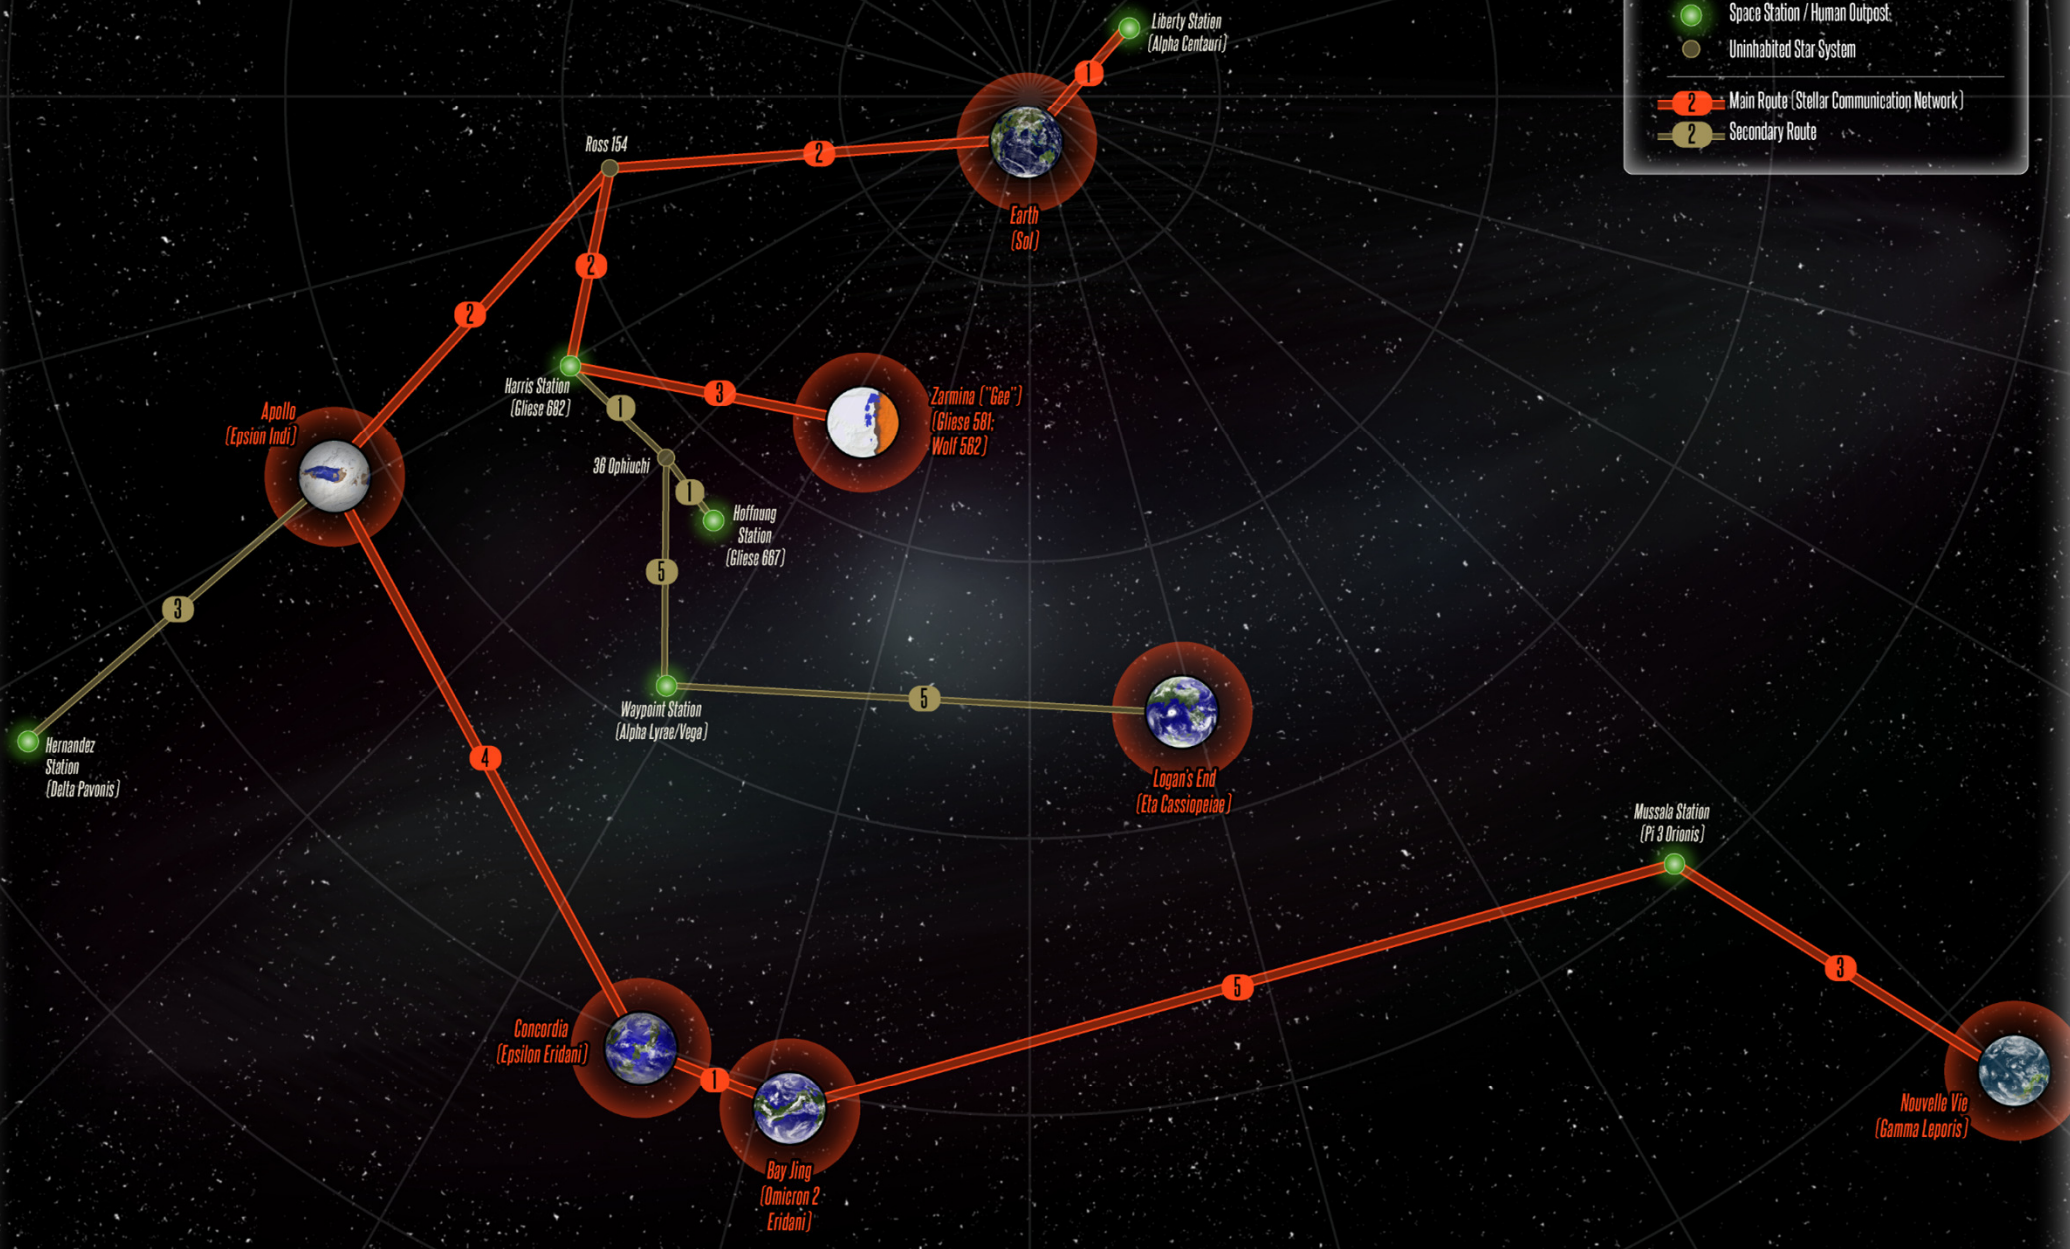

LEGEND

Settled Star System

Space Station / Human Outpost

Uninhabited Star System

Main Route (Stellar Communication Network)

Secondary Route

Dead-end Route

SEVEN WORLDS

LEGEND

-  Settled Star System
-  Space Station / Human Outpost
-  Uninhabited Star System
-  Main Route (Stellar Communication Network)
-  Secondary Route

SEVEN WORLDS