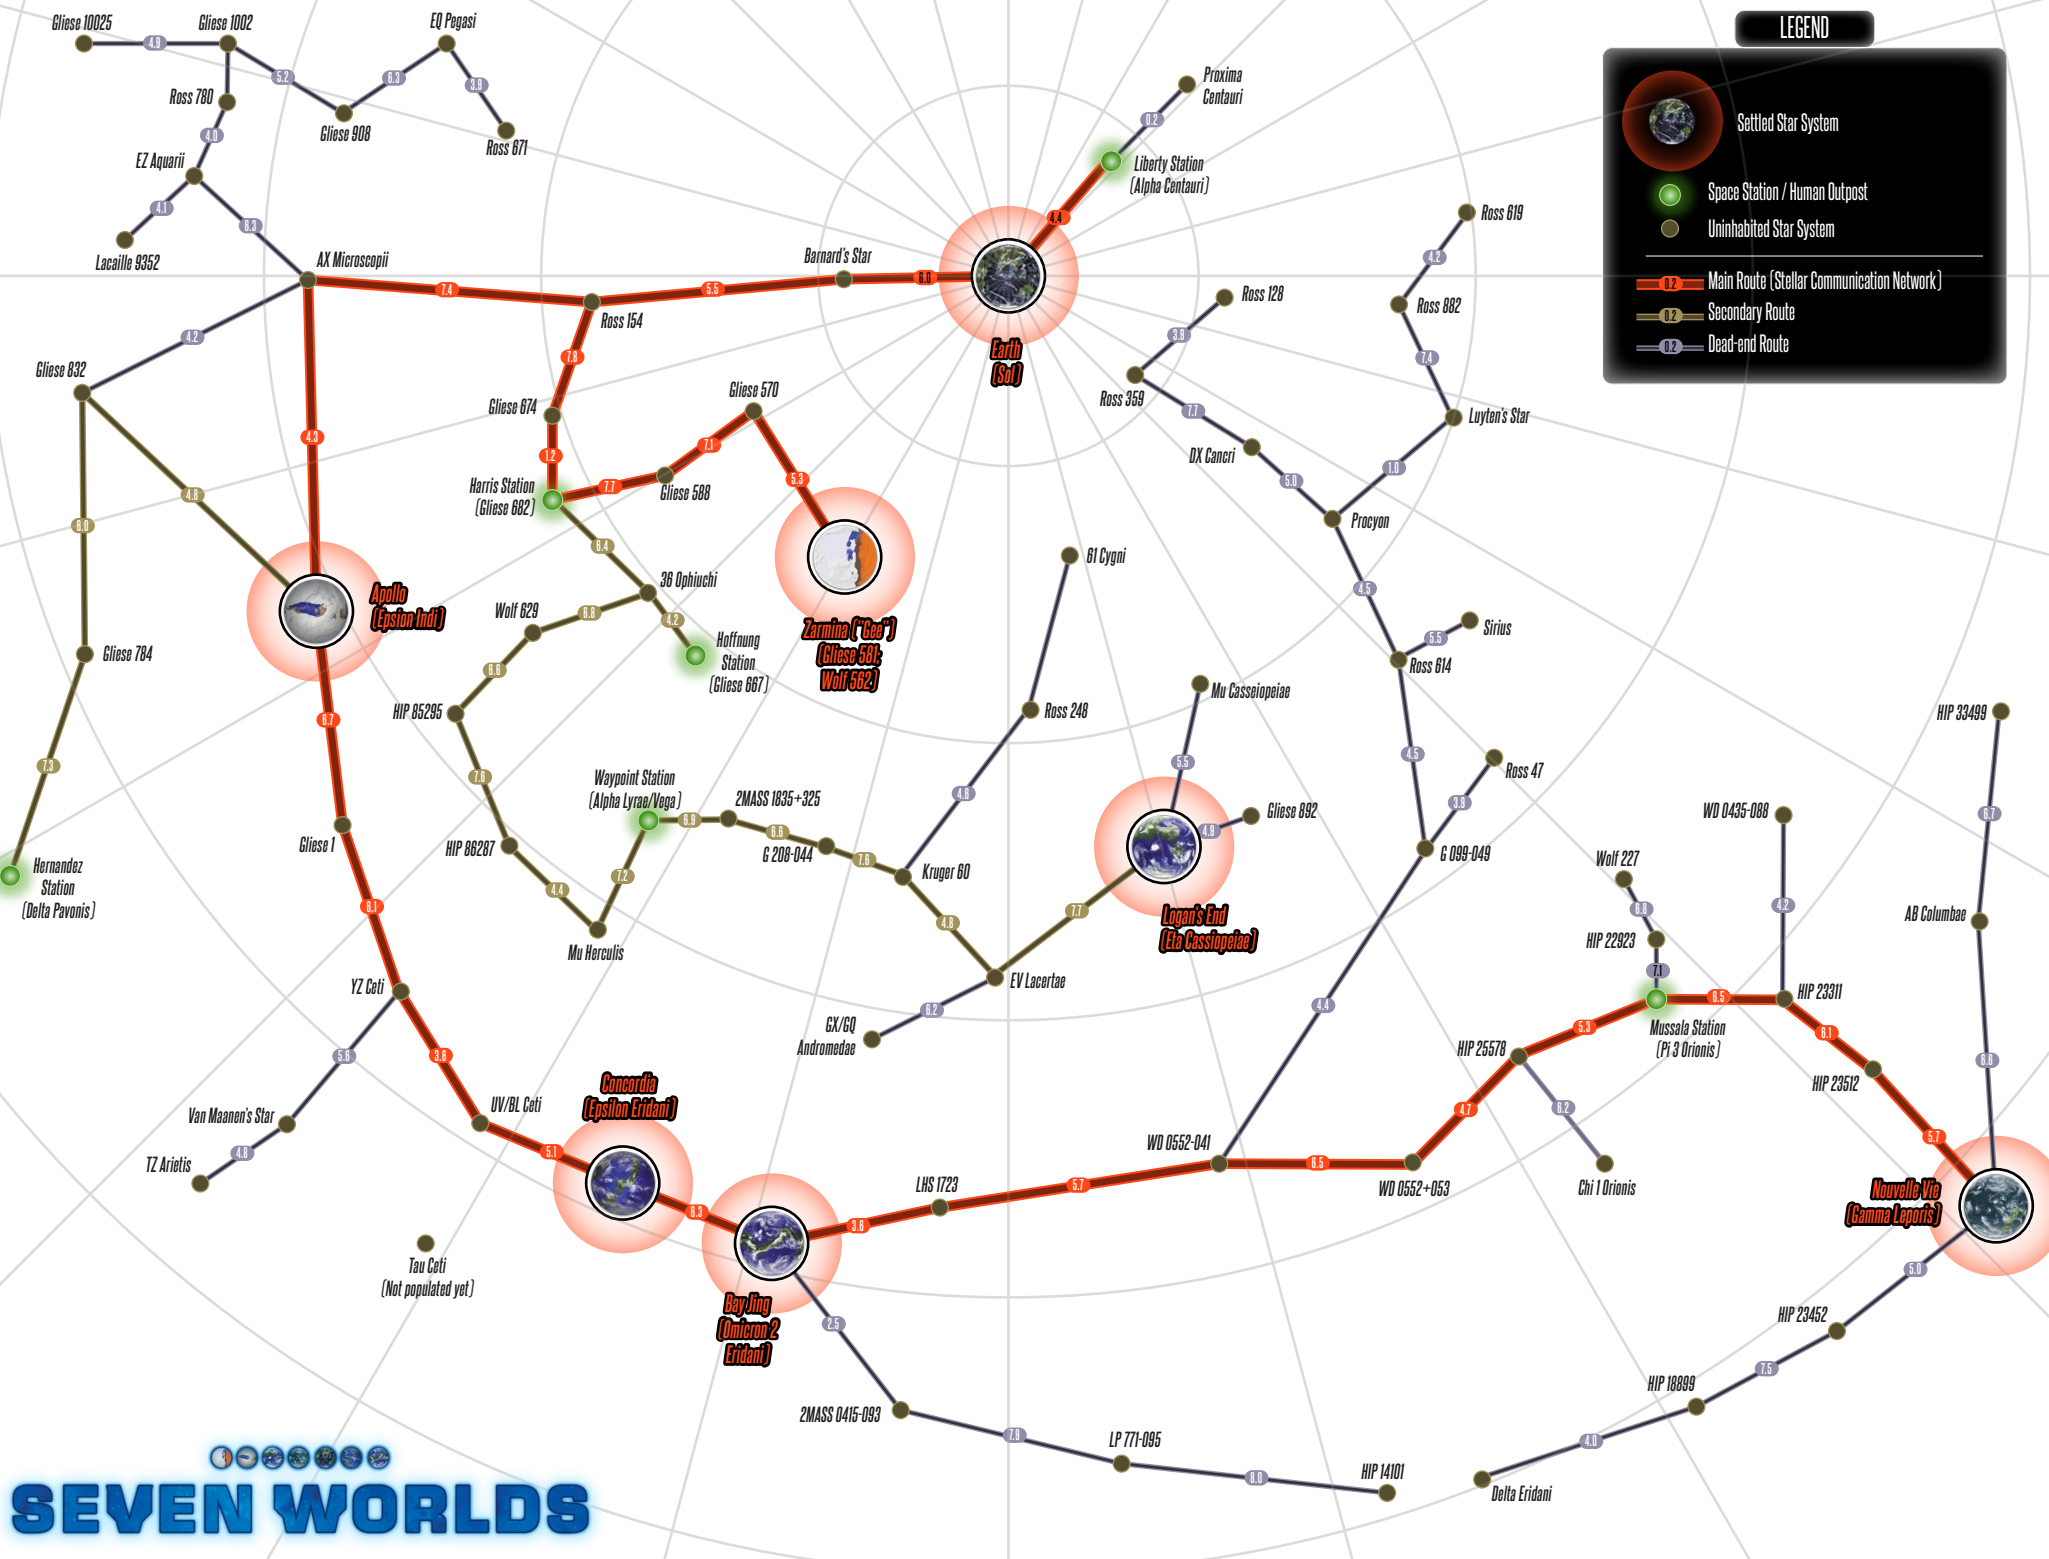

LEGEND

-  Settled Star System
-  Space Station / Human Outpost
-  Uninhabited Star System
-  Main Route (Stellar Communication Network)
-  Secondary Route
-  Dead-end Route

SEVEN WORLDS

LEGEND

-  Settled Star System
-  Space Station / Human Outpost
-  Uninhabited Star System
-  Main Route (Stellar Communication Network)
-  Secondary Route

SEVEN WORLDS