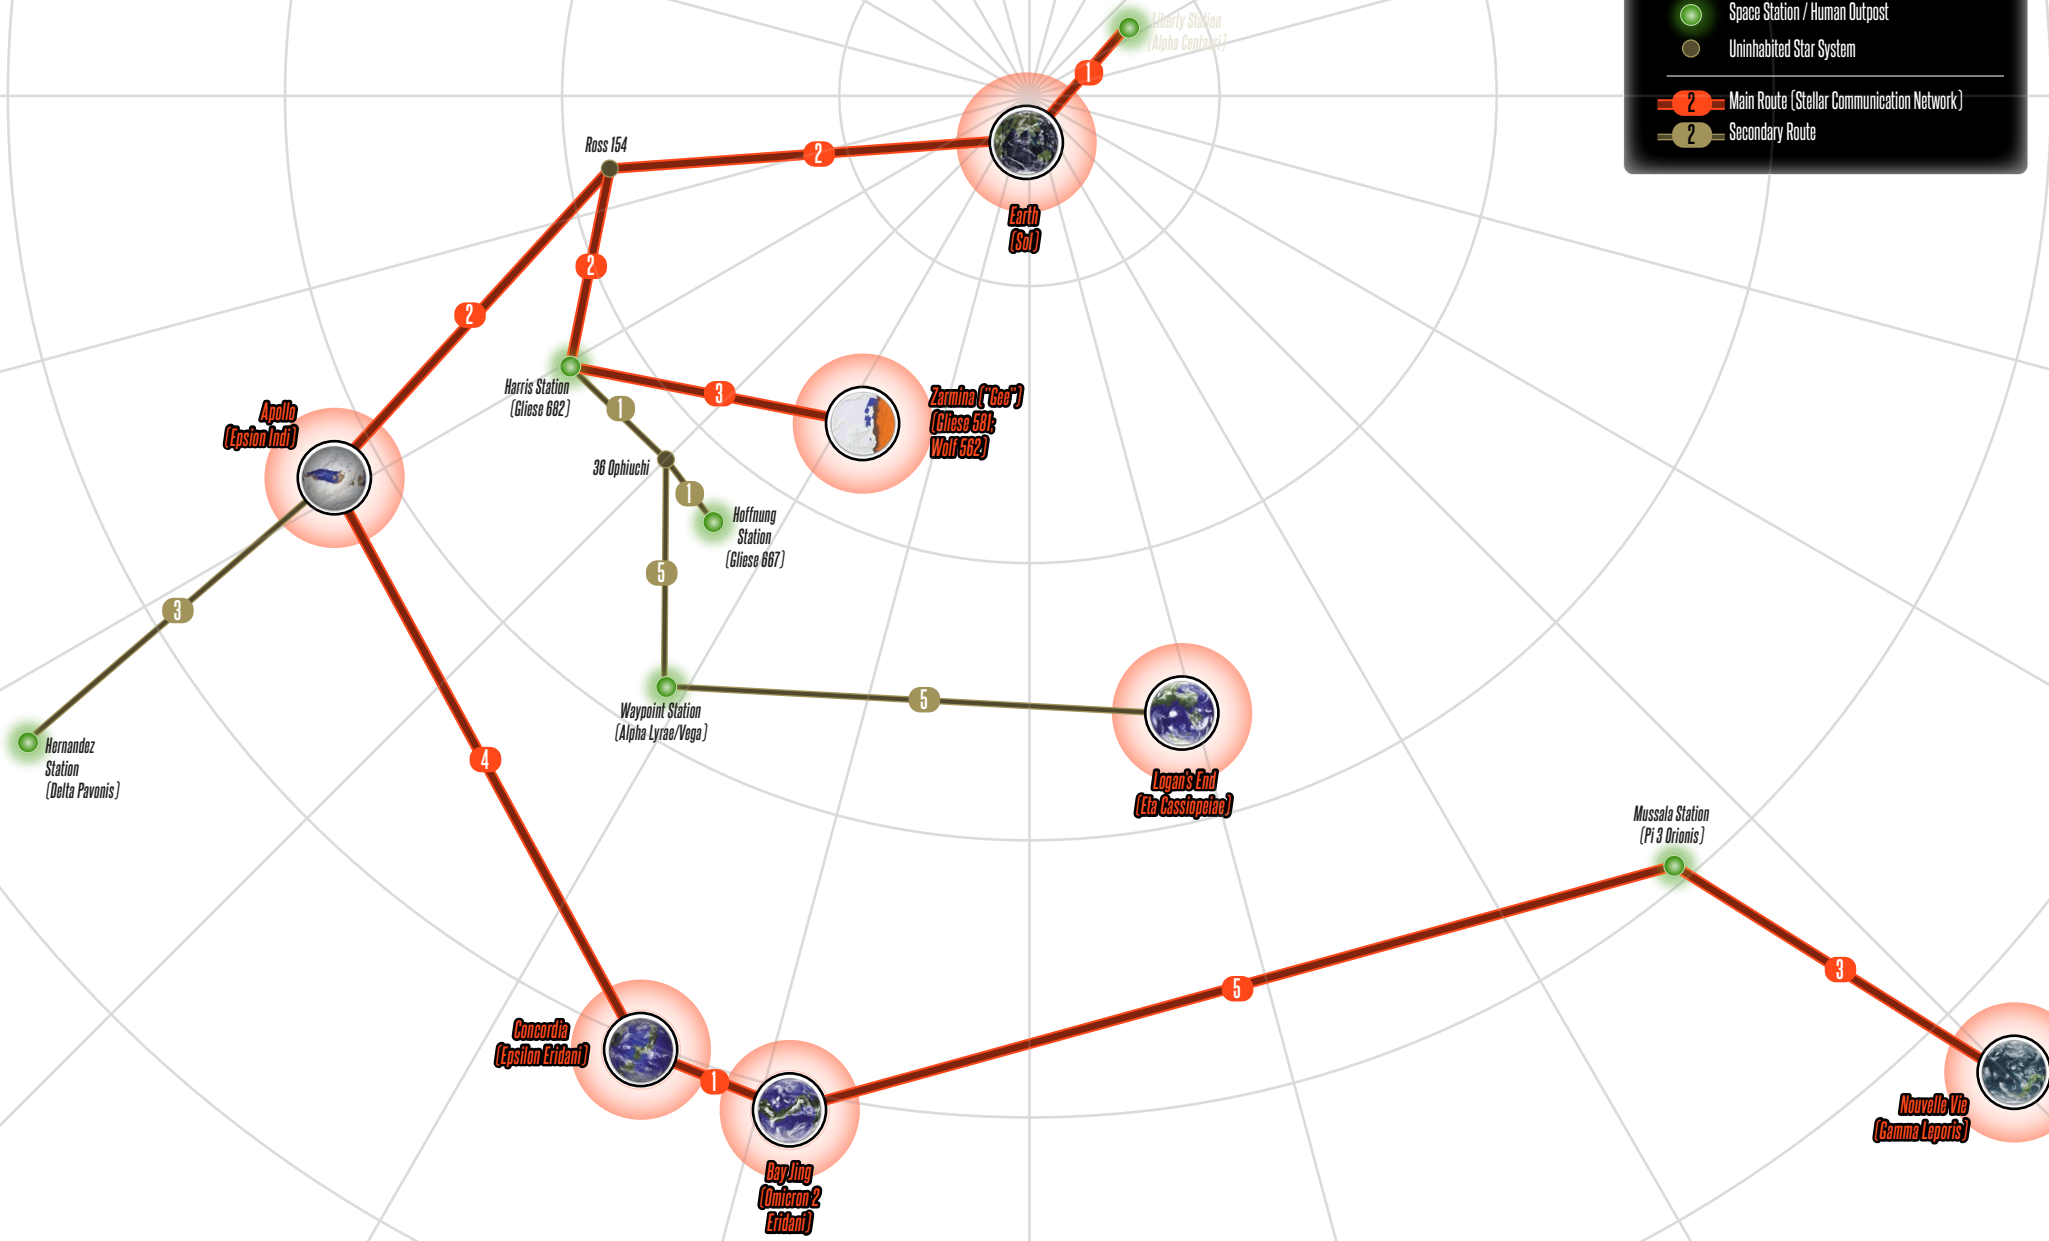

LEGEND

-  Settled Star System
-  Space Station / Human Outpost
-  Uninhabited Star System
-  Main Route (Stellar Communication Network)
-  Secondary Route
-  Dead-end Route

SEVEN WORLDS

LEGEND

-  Settled Star System
-  Space Station / Human Outpost
-  Uninhabited Star System
-  Main Route (Stellar Communication Network)
-  Secondary Route

SEVEN WORLDS